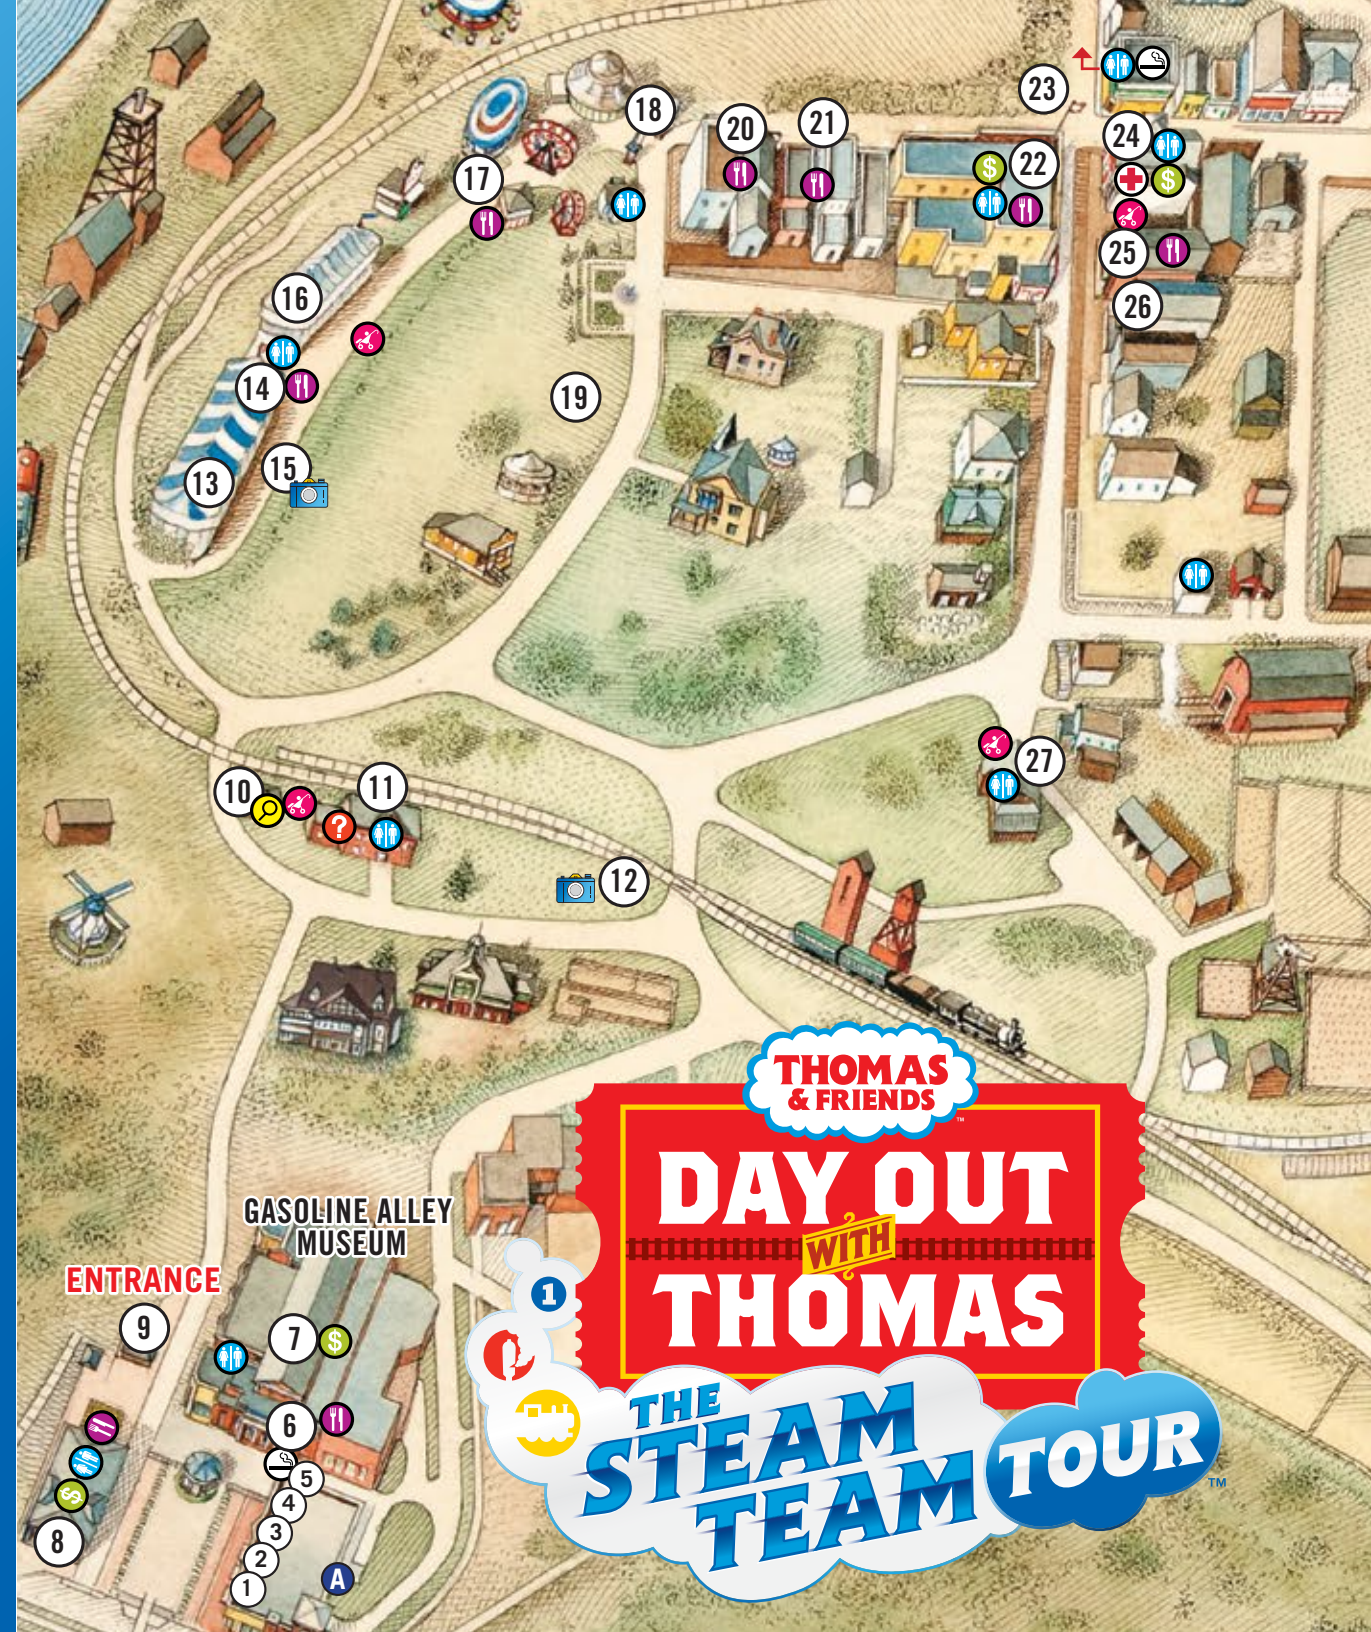

Food	Washrooms	Bank Machine	Lost Child Centre	Administration
First Aid	Stroller Parking	Information	Designated Smoking Area